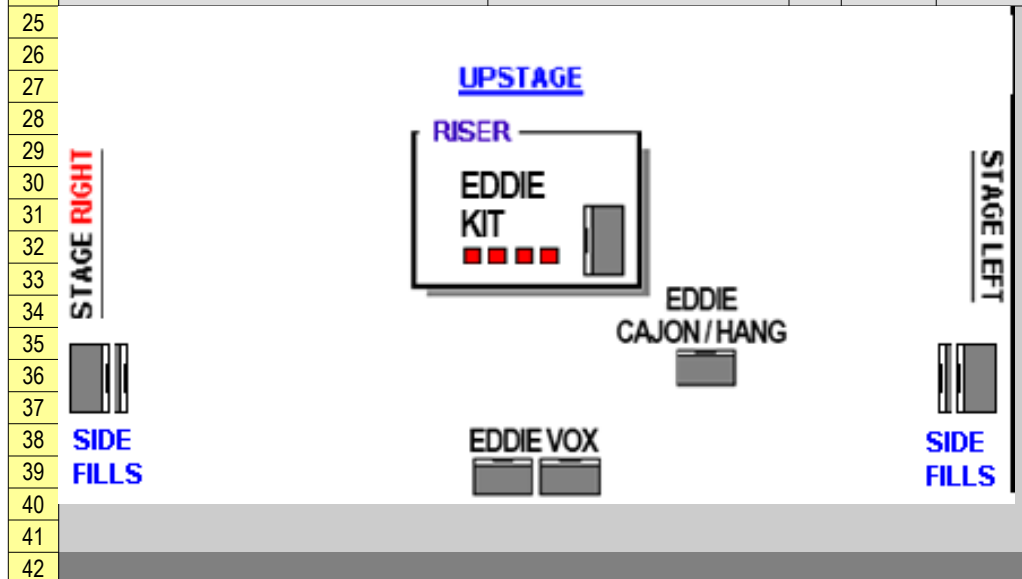

EDDIE SOLO

TOUR EDDIE – LIVE MUSIC EXPERIENCES

CHANNEL LIST

CH	INSTRUMENT	MIC	D.I.	INSERT	TRIPOD
1	DENON DJ MIXER 1 (MCX 8000 L) – EDDIE		D.I.		
2	DENON DJ MIXER 1 (MCX 8000 R) – EDDIE		D.I.		
3	PIONEER DJ MIXER 2 (DJM 400 L) – EDDIE		D.I.		
4	PIONEER DJ MIXER 2 (DJM 400 R) – EDDIE		D.I.		
5	PERCUSSÃO (HANG DRUM) – EDDIE	NEUMANN KM 184			TALL
6	PERCUSSÃO (CAJON) – EDDIE	SHURE SM 58			TALL
7	VOX EDDIE (1) SENTADO	SHURE BETA 58			TALL
8	VOX EDDIE (2) PÉ	SHURE BETA 58 – WIRELESS			TALL
9	GUITAR (SPARE)		D.I.		
10	MIC (SPARE)	SHURE BETA 58 – WIRELESS			TALL
11	TALK BACK	SHURE SM 58			
12	AUDIENCE	MKH 416			SHORT
13	AUDIENCE	MKH 416			SHORT
14					
15					
16					
17					
18					
19					
20					
21					
22					
23					
24					

AUX	
1	
2	
3	
4	
5	
6	

management@ep-producoes.pt

T. +351 962301881

- Active D.I. BOX	- Monitor MIX