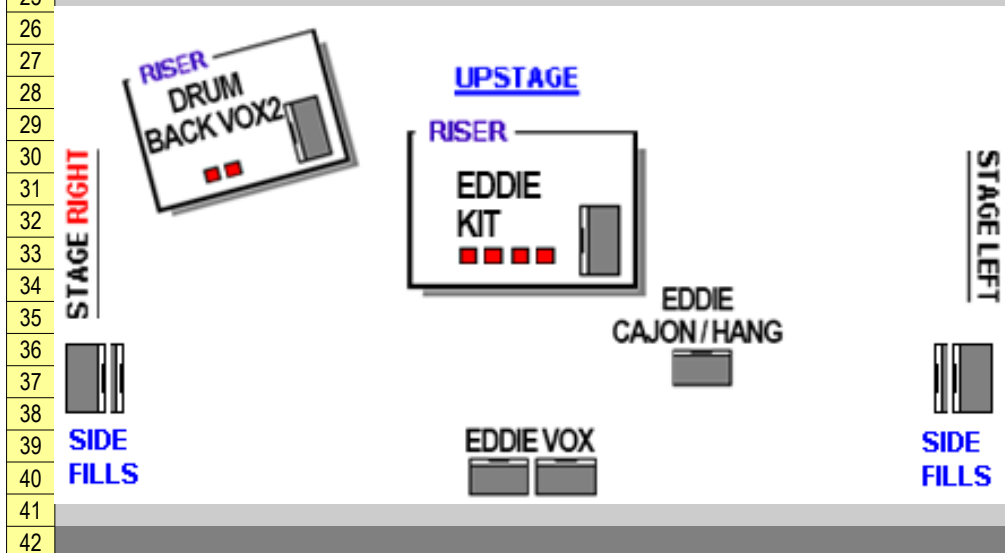

EDDIE M1

TOUR EDDIE – LIVE MUSIC EXPERIENCES

CHANNEL LIST

CH	INSTRUMENT	MIC	D.I.	INSERT	TRIPOD
1	DENON DJ MIXER 1 (MCX 8000 L) – EDDIE		D.I.		
2	DENON DJ MIXER 1 (MCX 8000 R) – EDDIE		D.I.		
3	PIONEER DJ MIXER 2 (DJM 400 L) – EDDIE		D.I.		
4	PIONEER DJ MIXER 2 (DJM 400 R) – EDDIE		D.I.		
5	PERCUSSÃO (HANG DRUM) – EDDIE	NEUMANN KM 184			TALL
6	PERCUSSÃO (CAJON) – EDDIE	SHURE SM 58			TALL
7	VOX EDDIE (1) SENTADO	SHURE BETA 58			TALL
8	VOX EDDIE (2) PÉ	SHURE BETA 58 – WIRELESS			TALL
9	PRATOS (OH L) – LEO	NEUMANN KM 184			TALL
10	PRATOS (OH R) – LEO	NEUMANN KM 184			TALL
11	PERC. BONGO (1) – LEO	SHURE SM 57			TALL
12	PERC. BONGO (2) – LEO	SHURE SM 57			TALL
13	PERC. CONGA (1) – LEO	SHURE SM 57			TALL
14	ROLAND (DRUM MACHINE 1 L) – LEO		D.I.		
15	ROLAND (DRUM MACHINE 2 R) – LEO		D.I.		
16	BACK VOCAL 2 – LEO	SHURE SM 58			TALL
17	GUITAR (SPARE)		D.I.		
18	MIC (SPARE)	SHURE BETA 58 – WIRELESS			TALL
19	TALK BACK	SHURE SM 58			
20	AUDIENCE	MKH 416			SHORT
21	AUDIENCE	MKH 416			SHORT

	AUX
1	
2	
3	
4	
5	
6	

T. +351 962301881