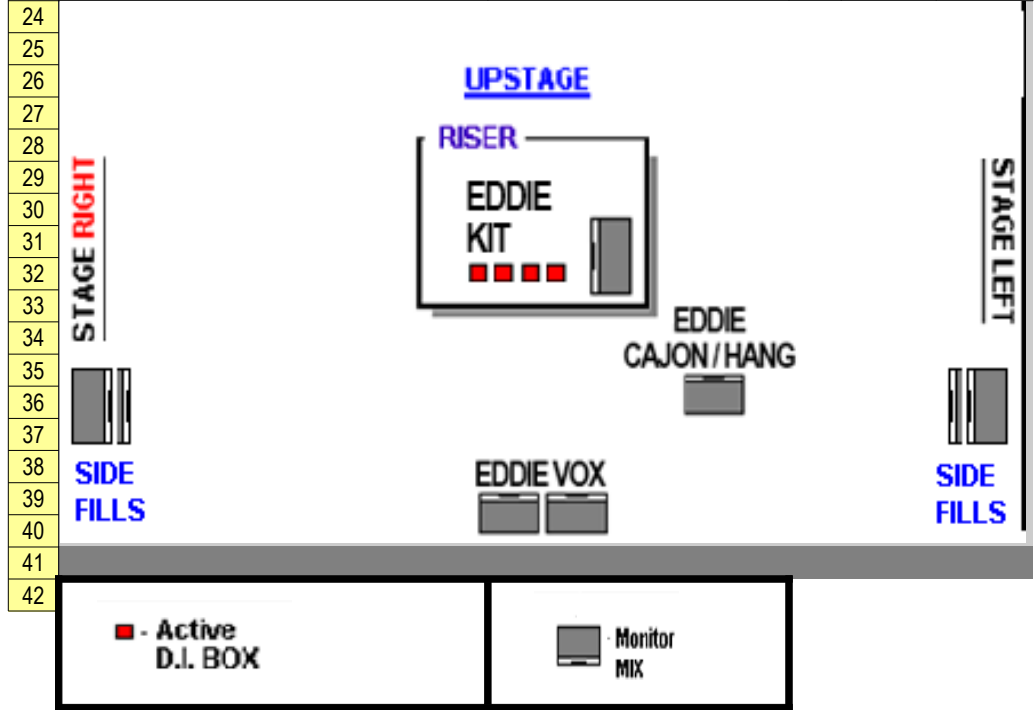

EDDIE SOLO SIMPLIFICADO

TOUR EDDIE – LIVE MUSIC EXPERIENCES CHANNEL LIST

CH	INSTRUMENT	MIC	D.I.	INSERT	TRIPOD
1	DENON DJ MIXER 1 (MCX 8000 L) – EDDIE		D.I.		
2	DENON DJ MIXER 1 (MCX 8000 R) – EDDIE		D.I.		
3	PIONEER DJ MIXER 2 (DJM 400 L) – EDDIE		D.I.		
4	PIONEER DJ MIXER 2 (DJM 400 R) – EDDIE		D.I.		
5	PERCUSSÃO (HANG DRUM) – EDDIE	NEUMANN KM 184			TALL
6	PERCUSSÃO (CAJON) – EDDIE	SHURE SM 58			TALL
7	VOX EDDIE (1) SENTADO	SHURE BETA 58 – WIRELESS			TALL
8	GUITAR (SPARE)		D.I.		
9	MIC (SPARE)	SHURE BETA 58 – WIRELESS			TALL
10	TALK BACK	SHURE SM 58			
13					
14					
15					
16					
17					
18					
19					
20					
21					
22					
23					

AUX	
1	
2	
3	
4	
5	
6	

T. +351 962301881